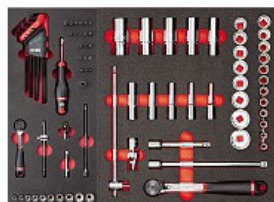

## ASSORTMENT FOR CAR REPAIR (155 PCS.) - 3 DRAWERS

### 495 MAA

PROMO

- Supplied with bi-colour foam modules